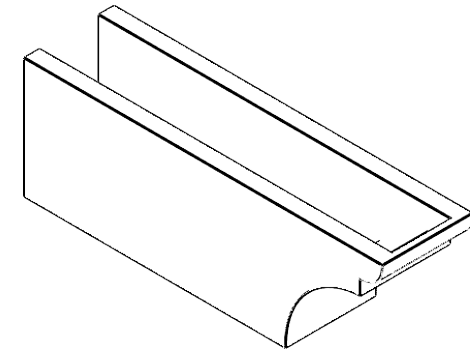

ITEM NUMBER: RFTURO06X08000X24000X008YOR00RCPR

6"W X 8"H X 24"L TIMBERTHANE ROUGH CEDAR YORKTOWN FAUX WOOD OPEN RAFTER TAIL, 8"L END, PRIMED TAN
24"

SIDE PROFILE

FRONT PROFILE

ISOMETRIC

GENERATED DATE : 03/02/2023

EKENA MILLWORK
2300 WEST MAIN ST.
CLARKSVILLE, TX 75426
TOLL FREE: 866-607-0453
WWW.EKENAMILLWORK.COM

NOTES

1. INSTALLATION TO BE COMPLETED IN ACCORDANCE WITH MANUFACTURER'S SPECIFICATIONS.
2. DRAWING MAY NOT BE TO SCALE
3. THIS DRAWING IS INTENDED FOR DESIGN AND PLANNING PURPOSES ONLY.
4. ALL INFORMATION CONTAINED HEREIN WAS CURRENT AT THE TIME OF DEVELOPMENT BUT MUST BE REVIEWED AND APPROVED BY THE PRODUCT MANUFACTURER TO BE CONSIDERED ACCURATE.
5. TIMBERTHANE ARCHITECTURAL PRODUCTS ARE MADE FROM HIGH DENSITY URETHANE AND COME FACTORY PRIMED