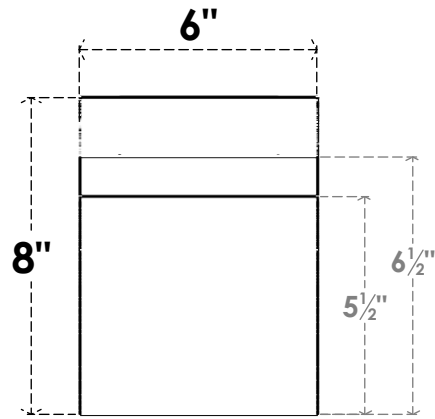

ITEM NUMBER: RFTURO06X08000X24000X008YOR00RCPR

6"W X 8"H X 24"L TIMBERTHANE ROUGH CEDAR YORKTOWN FAUX WOOD OPEN RAFTER TAIL, 8"L END, PRIMED TAN
24"

SIDE PROFILE

FRONT PROFILE

ISOMETRIC

GENERATED DATE : 03/02/2023