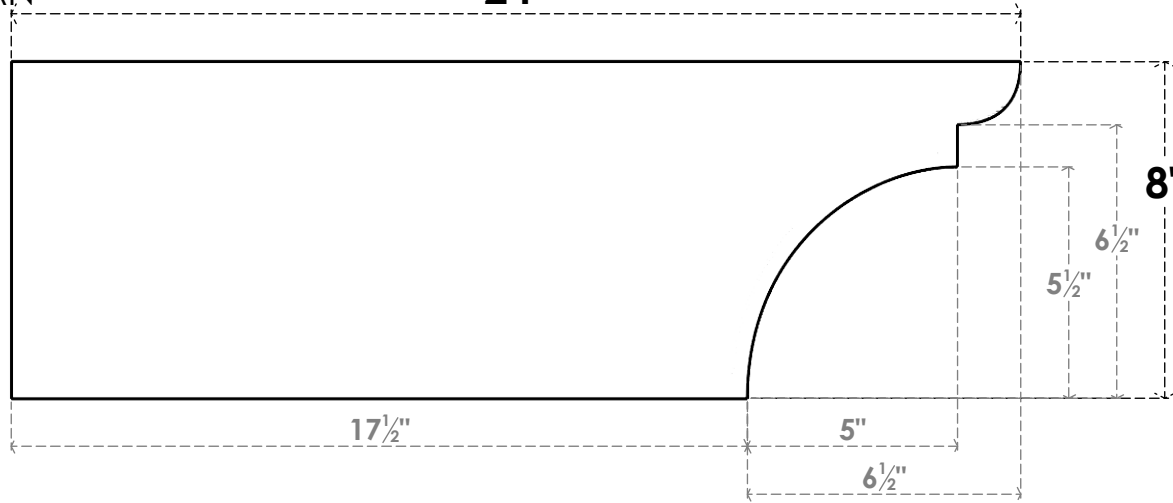

ITEM NUMBER: RFTURO06X08000X24000X008YOR00RCPR

6"W X 8"H X 24"L TIMBERTHANE ROUGH CEDAR YORKTOWN FAUX WOOD OPEN RAFTER TAIL, 8"L END, PRIMED TAN
24"

SIDE PROFILE

FRONT PROFILE

ISOMETRIC

GENERATED DATE : 03/02/2023